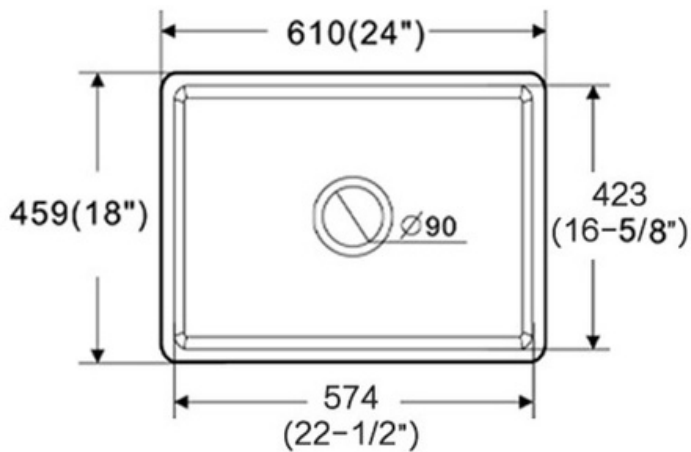

PL-FC2418SB

Farmhouse Series
Fireclay Sink

fluted