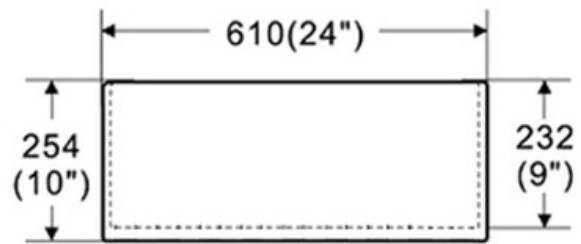

plain

Technical Information

All product dimensions are nominal

Exterior Measurements: 24" x 18" x 10"

Interior Measurements: 22 1/2" x 16 5/8" x 9"

Bowl Configuration: Single

Installation Information

Pelican recommends Fireclay sinks be installed by a professional, experienced installer.

Limited Lifetime Warranty

See website for detailed warranty information.

6140 Ulmerton Road Clearwater, FL 33760

Phone: (727) 388-9895

Fax: (727) 362-1281

For the most current Specification Sheet, go to www.pelicansinks.com