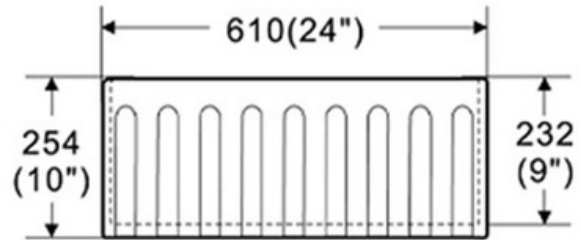

PL-FC2418SB

Farmhouse Series
Fireclay Sink

fluted